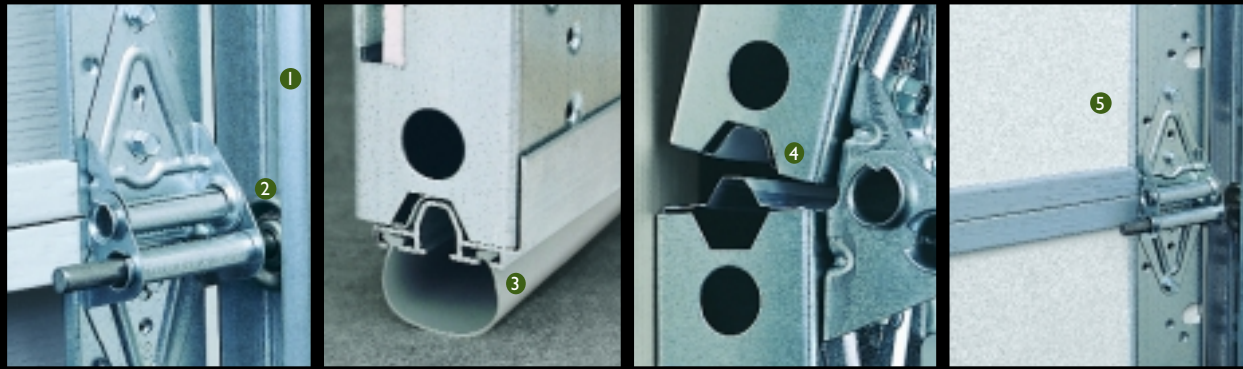

Standard

Commander
1/2hp Screw Drive

Pilot
1/2hp Chain Drive

Economy

Navigator
1/3hp Chain Drive

Built Tough To Last.

Charleston has heavy-duty, hot-dipped galvanized steel sections with an epoxy primer and a baked-on polyester finish to resist rust and impact. A galvanized steel track ① and durable, steel wheel, ball bearing rollers ② assure long lasting performance. To protect against the elements, a bottom weatherseal ③ provides an effective barrier along the entire length of the door. Roll formed tongue-and-groove meeting rails ④ seal out wind, rain and snow. Finally, a thick core of optional polystyrene ⑤ insulation helps keep your garage quieter and more comfortable.

Professional Installation From Your Raynor Dealer.

Every Raynor garage door is installed by a trained Raynor professional. Our expert installers make sure it's done right the first time, so your door gives you reliable performance day in and day out, year after year.