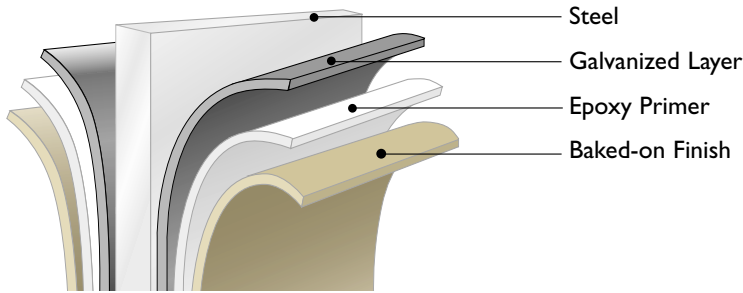

Standard

Commander
1/2hp Screw Drive

Pilot
1/2hp Chain Drive

Economy

Navigator
1/3hp Chain Drive

Built Tough To Last.

Charleston has heavy-duty, hot-dipped galvanized steel sections with an epoxy primer and a baked-on polyester finish to resist rust and impact. A galvanized steel track ① and durable, steel wheel, ball bearing rollers ② assure long lasting performance. To protect against the elements, a bottom weatherseal ③ provides an effective barrier along the entire length of the door. Roll formed tongue-and-groove meeting rails ④ seal out wind, rain and snow. Finally, a thick core of optional polystyrene ⑤ insulation helps keep your garage quieter and more comfortable.