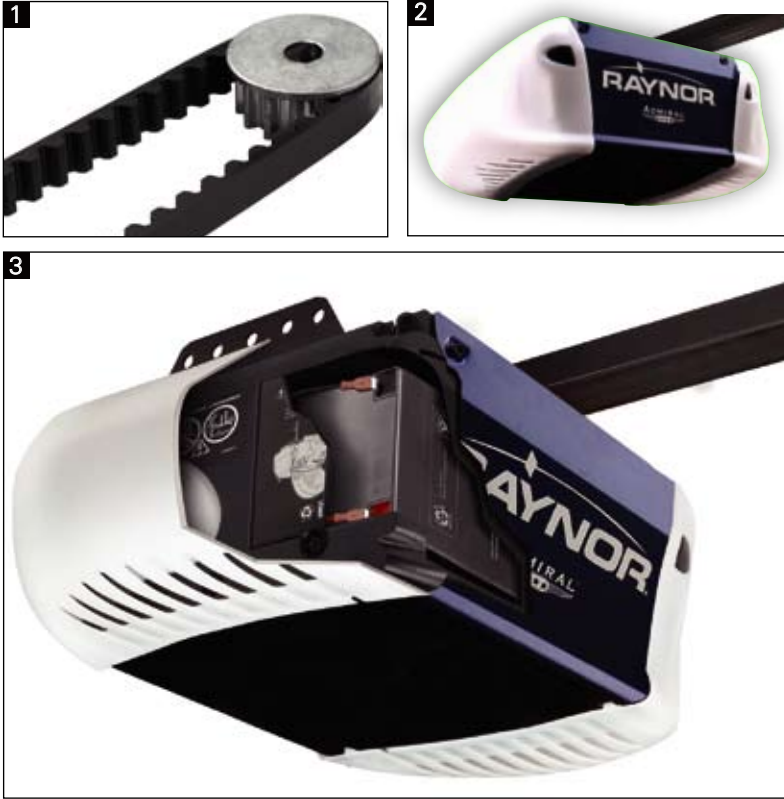

RAYNOR®

ADMIRAL™

Raynor Admiral™ - experience the safety and power that comes with an ultra-quiet, belt driven opener.

Raynor Admiral offers the quiet reliability of a belt driven opener combined with a battery backup. Even when the power is off, Raynor Admiral continues working. Equipped with EverCharge® Raynor Standby Power, Raynor Admiral operates up to 40 cycles within a 24-hour period and recharges automatically when the power comes back on. The quiet, DC belt driven system offers variable speed and soft start/soft stop technology, in addition to audible signal notification when the power goes out. Raynor Admiral features two, one hundred watt bulb ports and comes with a lifetime motor and belt warranty.

explore the features.

1. Belt Drive. Created for maximum performance and smooth operation year after year, the belt glides through the drive sprocket with no metal-to-metal contact. **2. 33% More Light.** Two, 100 watt bulbs brightens the darkest garage. Also features an adjustable 1-1/2 to 4-1/2 minute light delay, as well as hinged lens covers for easy bulb replacement. **3. Battery Backup.** Equipped with EverCharge®, Raynor Standby Power will operate the garage door opener for 40 cycles within a 24-hour period and recharges automatically when the power comes back on. Includes a 1-year warranty on EverCharge®, Raynor Standby Power System.

standard accessories.

1. Premium Remote Control. This sleek and stylish control automatically lights up as you bring your hand nearby, so you'll always know exactly which button to press, even in the dark. Operates up to 3 garage doors. **2. Smart Control Panel™.** Includes a "hands-free" motion detector that automatically turns your opener lights on when you enter the garage. In addition, its advanced design also displays the time and inside garage temperature, as well as important system status messages and also locks out all radio control signals while you're away.