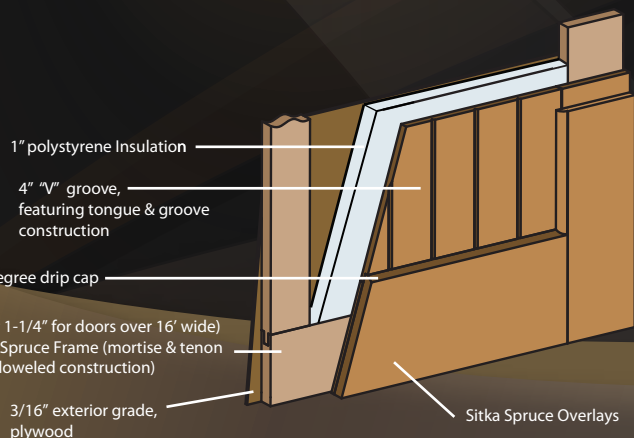

Door Designs

Bi-Fold, Square Top

Single Car

Double Car

Swing-Out, Square Top

Single Car

Double Car

Swing-Out, Arched Top

Swing-Out, Arched Top

Single Car

Double Car

Single Car

Double Car

Bi-Fold, Square Top

Single Car

Double Car

Single Car

Double Car

Buck Options

Buck Options - Available in Swing-Out Only

V-Buck

A-Buck

X-Buck

Frame Detail

StreamWood frames are constructed using a very labor intensive design, incorporating mortise & tenon joinery and hardwood dowels.

Decorative Hardware Options

- 1" polystyrene insulation
- 4" "V" groove, featuring tongue & groove construction
- 18 degree drip cap
- 1" (or 1-1/4" for doors over 16' wide) Sitka Spruce Frame (mortise & tenon and doweled construction)
- 3/16" exterior grade, plywood
- Sitka Spruce Overlays