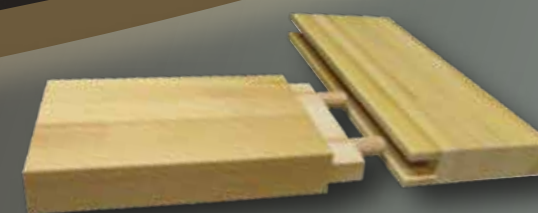

All designs available with White, Antique Copper, or Black track and hardware. Galvanized track comes standard with all orders.

Although StreamWood is our entry-level, wood garage door product, you wouldn't know it from the quality of its construction. Incorporating frames made from Sitka Spruce and fabricated using hardwood dowels, and mortise & tenon joinery, StreamWood garage doors are constructed using methods and materials that our competitors just can't match. Available factory primed, or factory painted in over 1,800 exterior Sherwin-Williams colors.

Swing-Out, Arched Top

Single Car

Double Car

Single Car

Double Car

Bi-Fold, Square Top

Single Car

Double Car

Single Car

Double Car

Buck Options

Buck Options - Available in Swing-Out Only

V-Buck

A-Buck

X-Buck

Frame Detail

StreamWood frames are constructed using a very labor intensive design, incorporating mortise & tenon joinery and hardwood dowels.

Decorative Hardware Options

- 1" polystyrene insulation
- 4" "V" groove, featuring tongue & groove construction
- 18 degree drip cap
- 1" (or 1-1/4" for doors over 16' wide) Sitka Spruce Frame (mortise & tenon and doweled construction)
- 3/16" exterior grade, plywood
- Sitka Spruce Overlays